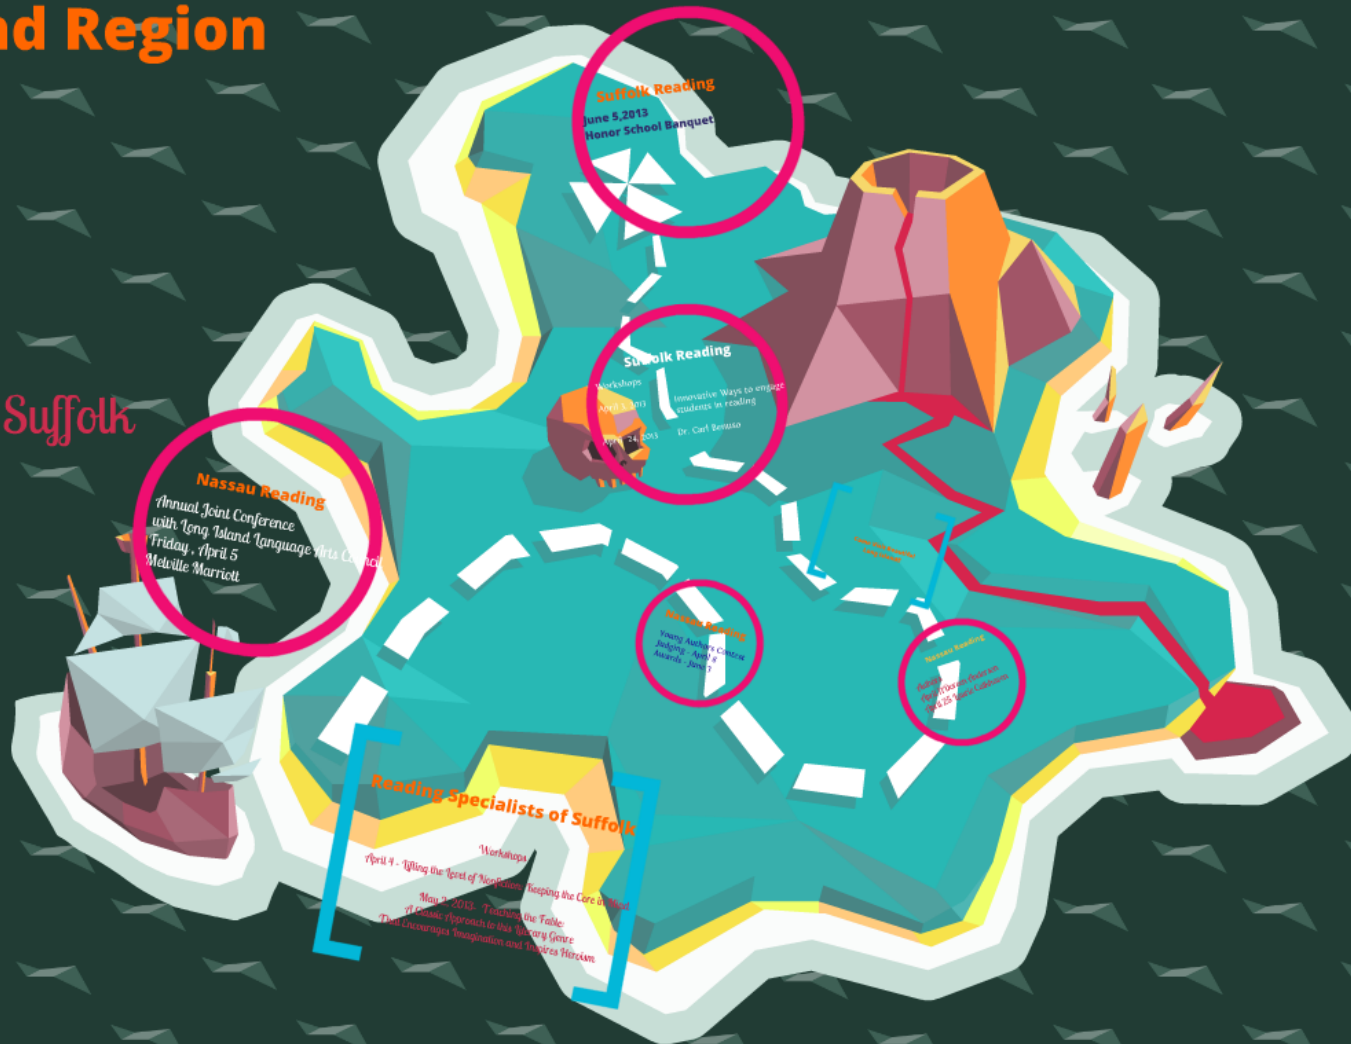

# Long Island Region

Three Councils

Nassau

Suffolk

Reading Specialists of Suffolk

The background features a dark teal field with a pattern of small, light-colored triangles. A large, vibrant pink circle is centered on the page. To the right, a stylized, multi-colored pen nib (yellow, orange, and teal) is depicted. The overall aesthetic is modern and artistic.

The background is an abstract composition of geometric shapes. It features a large teal shape in the center, surrounded by various shades of blue and a prominent red triangle on the right side. The overall effect is modern and vibrant.

**Come Visit Beautiful  
Long Island!!**